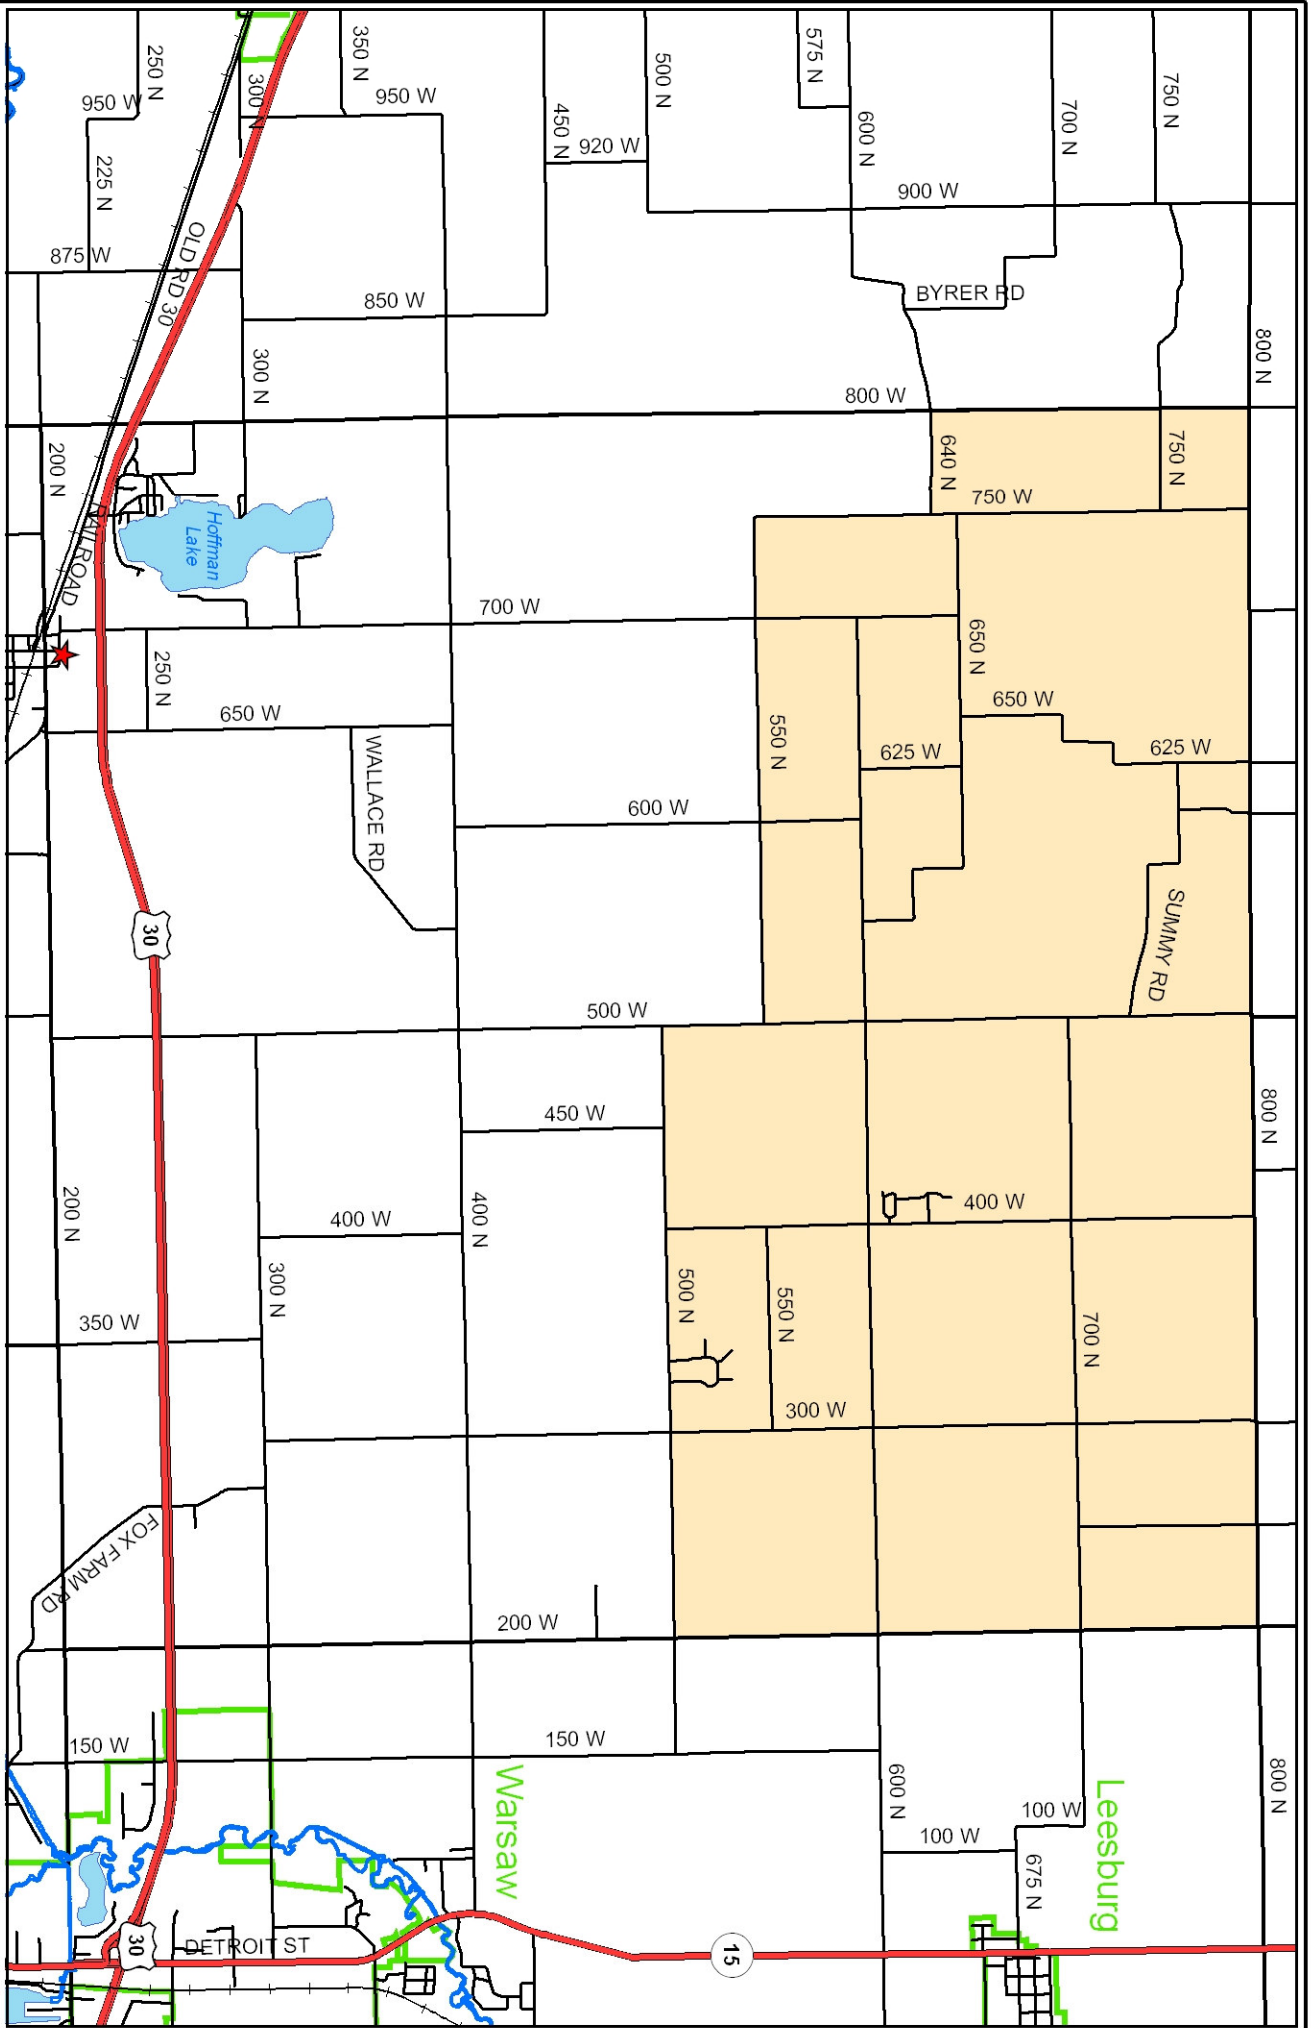

# Prairie Township Precinct 1

★ Polling Location:  
Atwood Civic Center  
213 E Hovey St  
Atwood

5,000 2,500 0 5,000 Feet