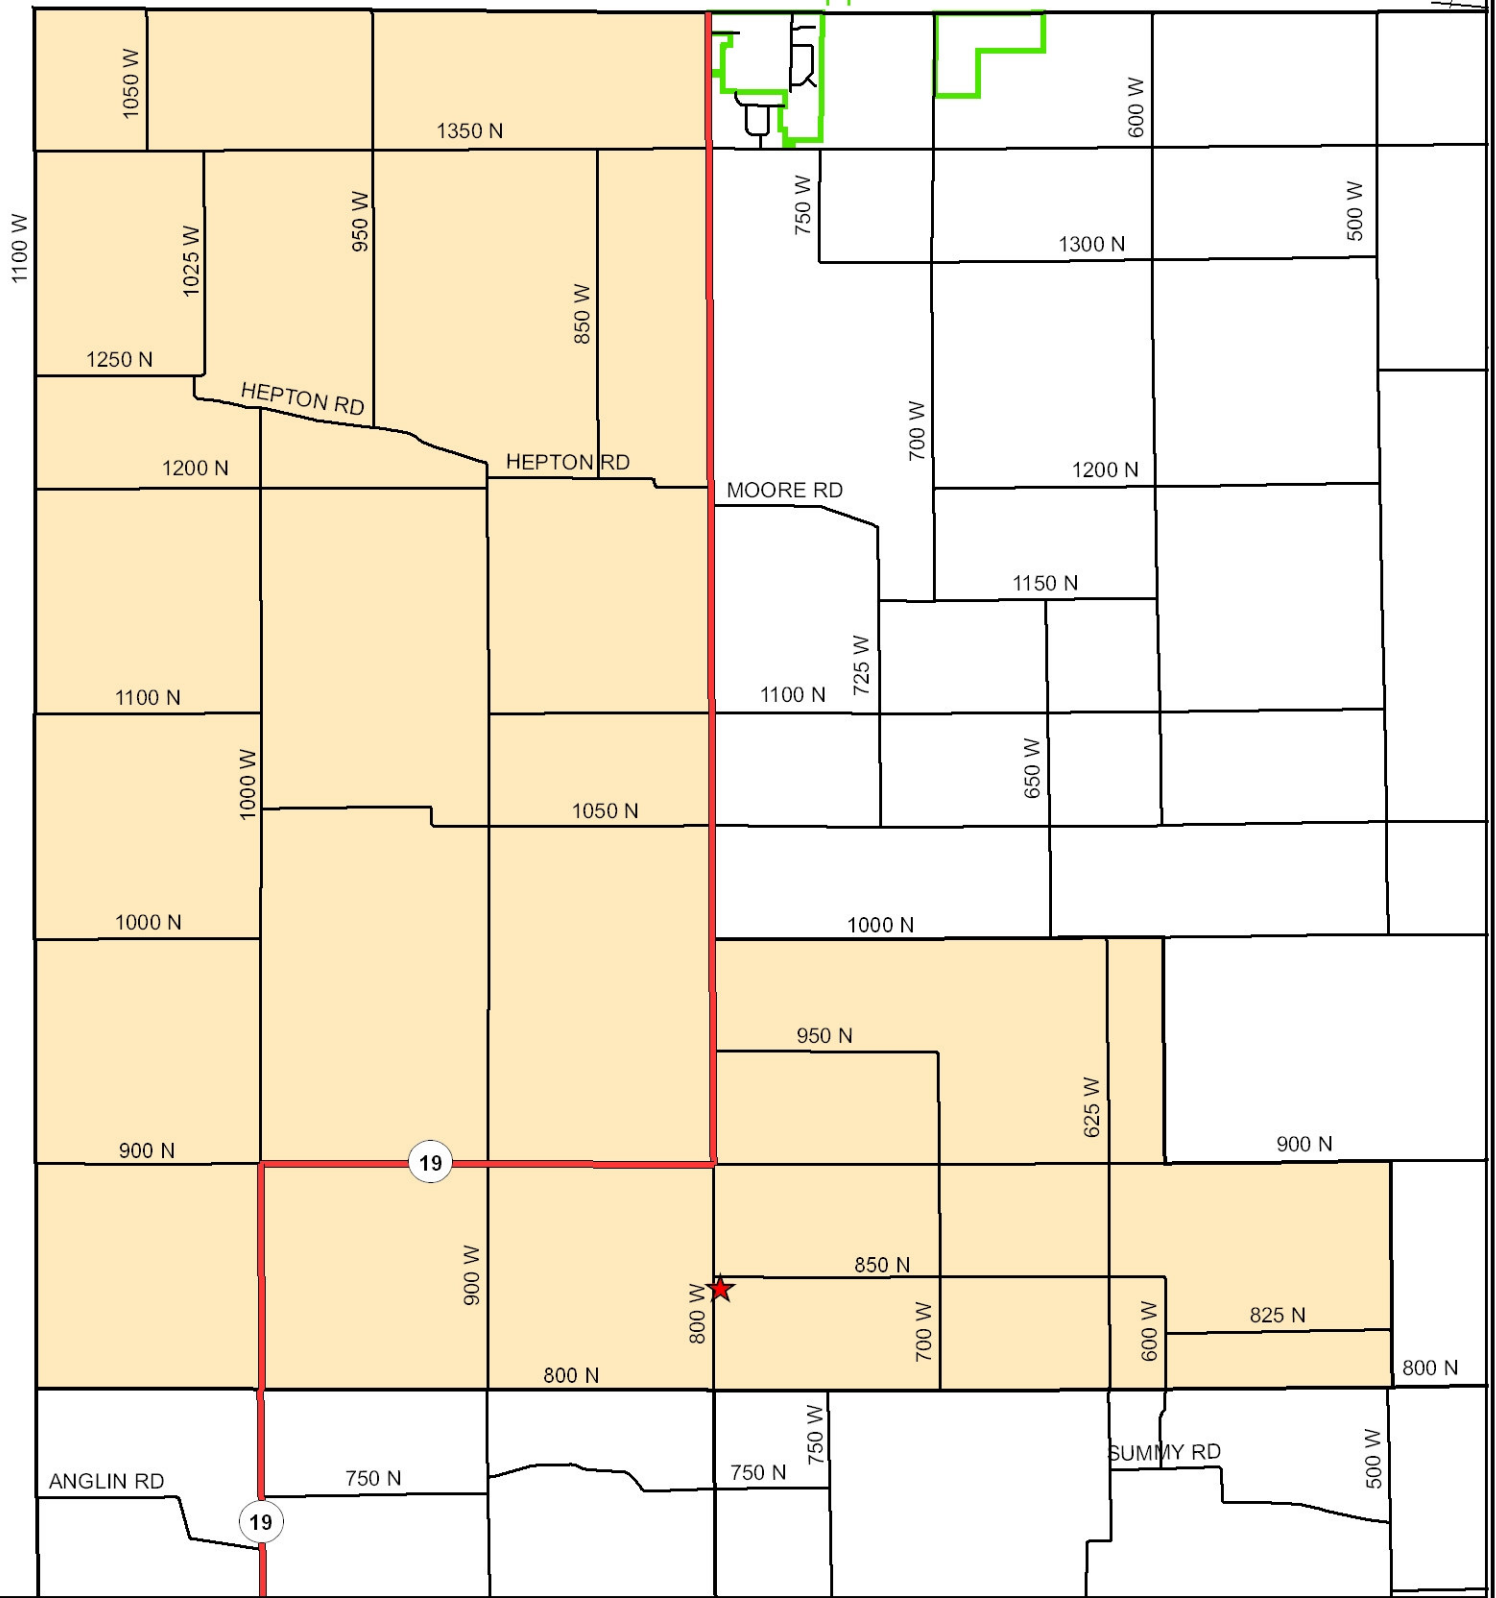

Nappanee

### Scott Township Precinct

★ Polling Location:  
Mount Tabor Hall  
8424 N 800 W  
Etna Green

4,500 2,250 0 4,500 Feet