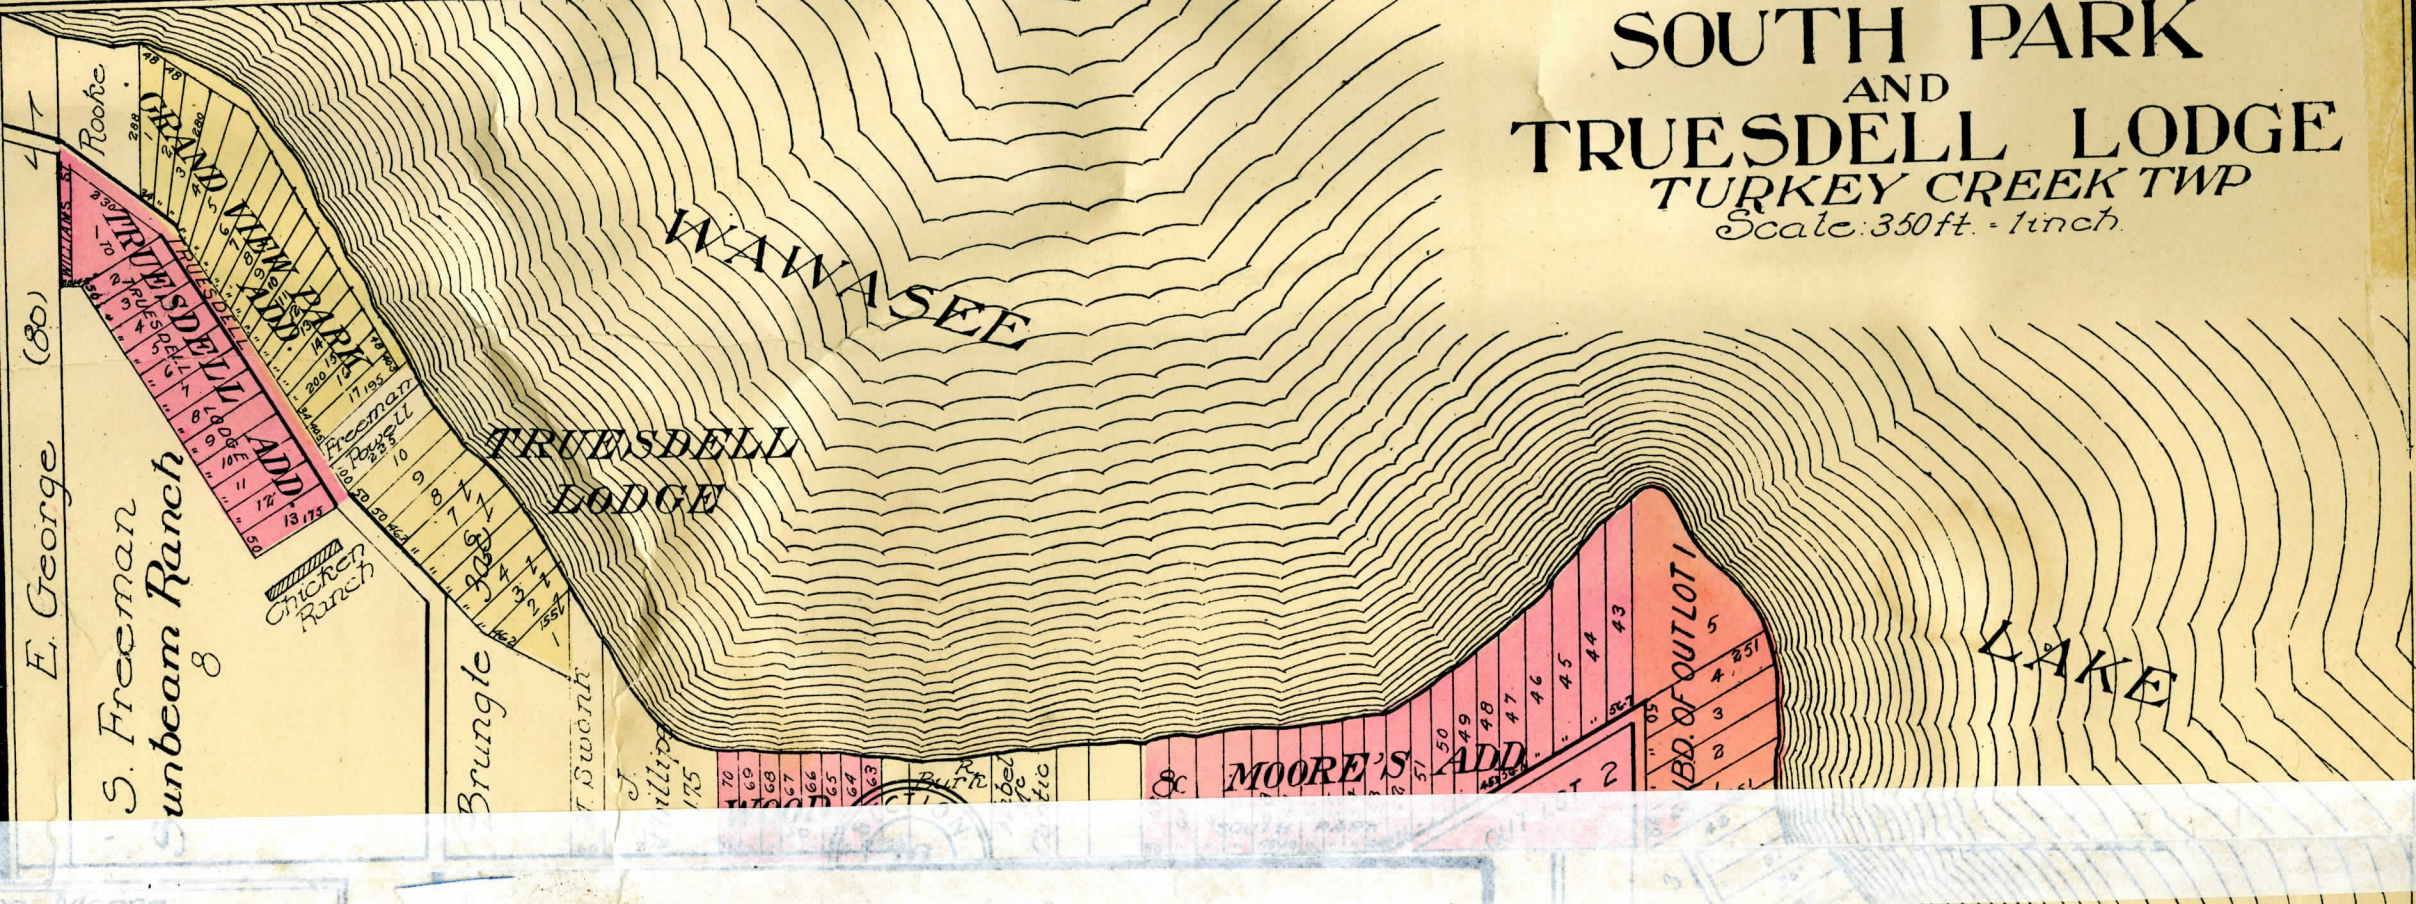

# SOUTH PARK AND TRUESDELL LODGE TURKEY CREEK TWP Scale: 350 ft. - 1 inch.

WAINASEE

TRUESDELL  
LODGE

LAKE

E. George (80)

S. Freeman  
unbeam Ranch 8

Chicken  
Ranch

Brungle

J. Sworn

J. Phillips  
175

MOORE'S  
ADD.

100. OF OUTLOT 1

ROOPE  
GRAND VIEW PARK  
TRUESDELL  
ADD.

Freeman  
Payson  
17.95  
10  
9  
8  
7  
6  
5  
4  
3  
2  
1

13.75  
10  
9  
8  
7  
6  
5  
4  
3  
2  
1