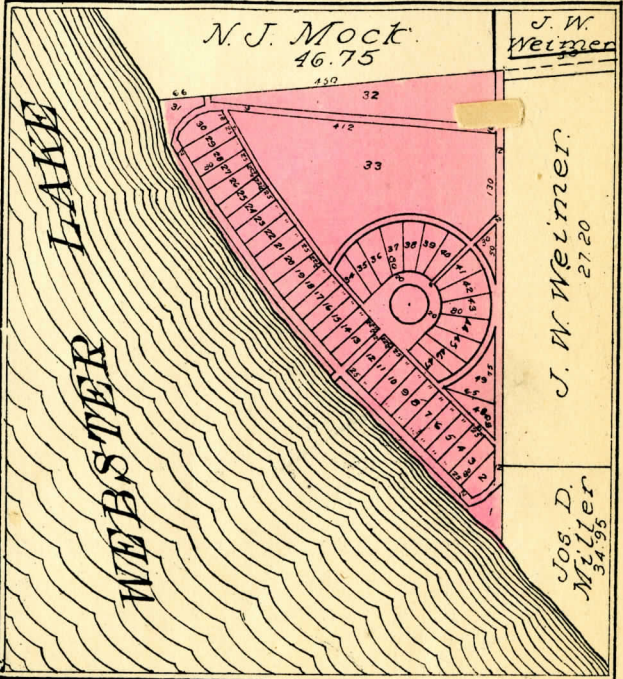

ST. JOSEPH HOLINESS ASS'N. PARK

LOCATED IN N.W. 1/4 SEC. 12
TIPPECANOE TWP.
Scale 300 feet to 1 inch.

N. J. Mock
46.75

J. W.
Weimer

J. W. Weimer.
27.20

Jos. D.
Miller
34.95